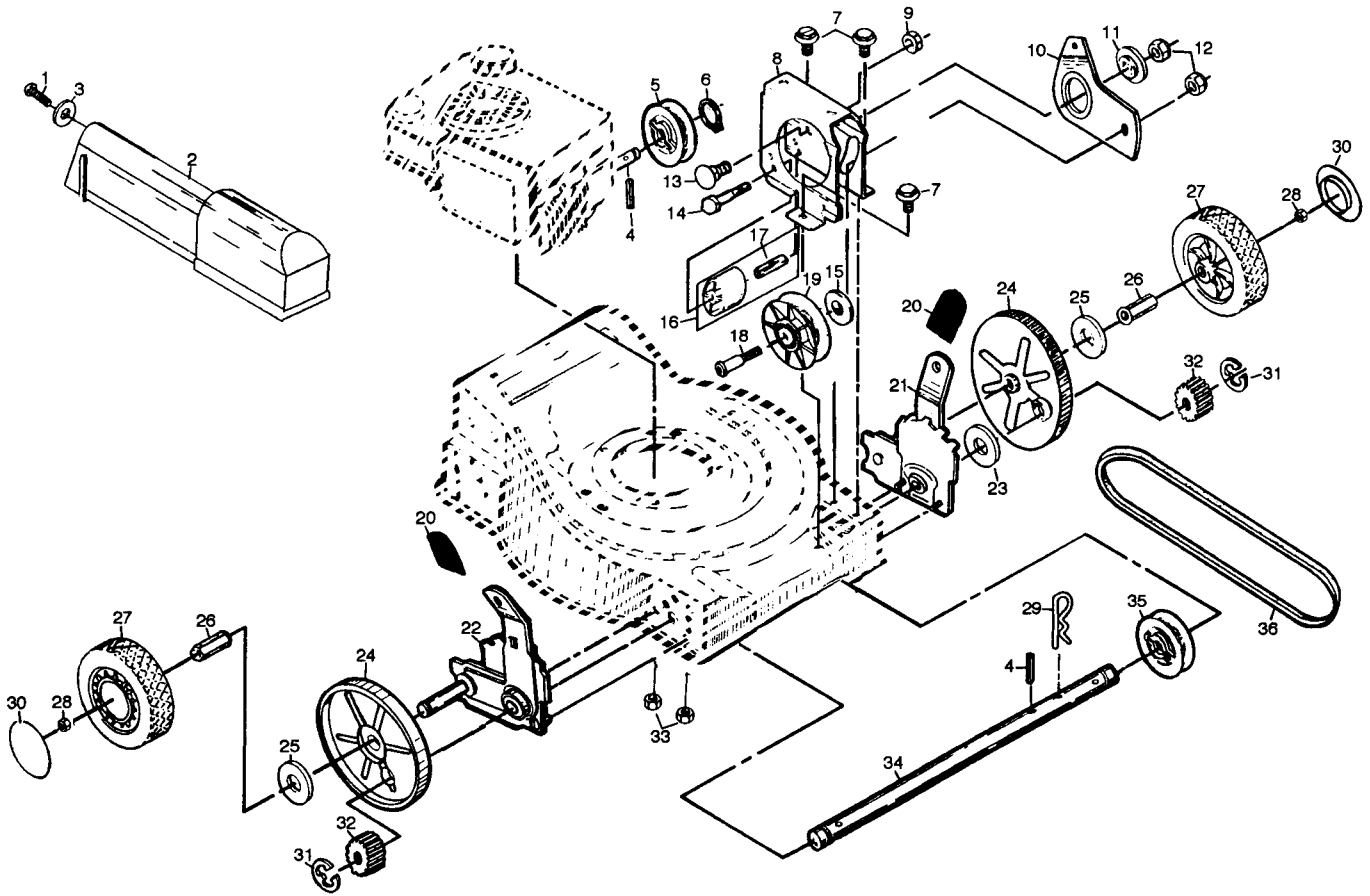

Prod.No: 954 07 07-11
 Engine: TVS 90 - 46043 B

SPAREPARTS

107 26 82-61

*These parts must be purchased through an authorized Tecumseh dealer.

Ref. No.	Part.No.	Description
1	532 14 67-71	Control Bar
2	532 15 34-07	Upper Handle
3	532 15 34-06	Lower Handle
4	532 13 20-01	Rope Guide
5	873 68 04-00	Locknut 1/4-20
6	532 13 19-59	Handle Bolt
7	532 15 15-17	Cable Clips
8	532 14 49-29	Hex Washer Head Screw 1/4-20 x 2.12
9	532 14 70-42	Combination Control Key Start
10	873 68 04-00	Nut
11	873 68 04-00	Nut Hex Flange
12	532 14 73 22	Drive Control
13	873 68 04-00	Keys Locknut
14	532 12 86-38	Wing Nut
15	532 05 17-93	Hairpin Cotter
19	532 15 35-61	Back Plate
20	532 13 88-66	Side Baffle
21	532 14 76-25	Foot Guard
22	532 08 57-68	Self-Tapping Screw #10-24 x 3/4
23	532 14 76-13	Rear Door Assembly Kit
24	873 68 06-00	Locknut 3/8-16
25	532 15 34-05	Handle Bracket Assembly (Left)
26	532 15 34-04	Handle Bracket Assembly (Right)
27	532 15 00-78	Screw 5/16-18 x 3/4
29	532 13 99-01	Wheel Adjusting Bracket
30	532 14 66-30	Spacer
32	532 14 17-30	Selector Spring
33	532 08 78-77	Selector Knob
34	532 14 98-57	Axle Arm Assembly
35	532 00 23-35	Belleville Washer
36	532 14 27 48	Shoulder Bolt 3/8-16
37	532 14 84-40	Wheel & Tire Assembly
38	532 08 39-23	Locknut
40	532 07 74-00	Hubcap

Ref. No.	Part.No.	Description
1	817 02 10-08	Hex Washer Head Screw #10-24 x 1/2
2	532 75 07-27	Drive Cover
3	532 00 48-02	Washer
4	532 85 19-80	Drive Pawl
5	532 08 80-43	Drive Pulley
6	812 00 00-30	Retaining Ring
7	532 05 45-83	Screw 1/4-20 x 1/2
8	532 12 52-46	Clutch Frame
9	532 05 09-62	Locknut 1/4-20
10	532 14 14-29	Clutch Lever
11	532 08 80-67	Clutch Lever Spacer
12	873 68 05-00	Locknut 5/16-18
13	872 07 05-04	Carriage Bolt 5/16-18 x 1/2
14	874 35 04-24	Hex Head Screw 1/4-20 x 1-1/2
15	532 08 80-69	Spacer
16	532 04 81-80	Idler Assembly (Includes Key No. 17)
17	532 08 85-76	Idler Spacer
18	532 08 85-17	Shoulder Bolt 5/16-18 x 1-3/8