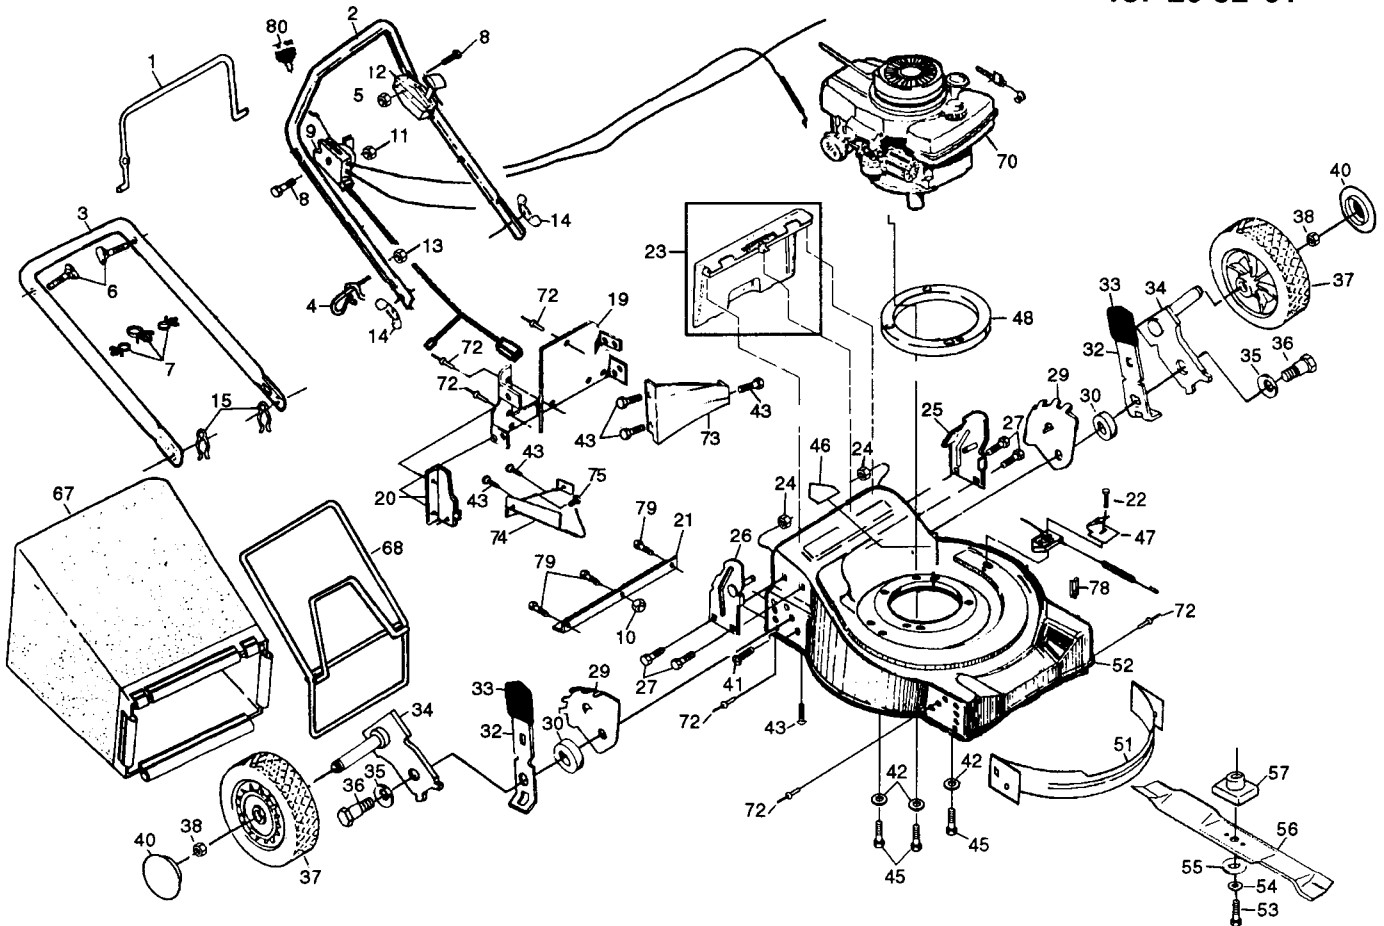

Prod.No: 954 07 07-11
 Engine: TVS 90 - 46043 B

SPAREPARTS

107 26 82-61

*These parts must be purchased through an authorized Tecumseh dealer.

Ref. No.	Part.No.	Description
1	532 14 67-71	Control Bar
2	532 15 34-07	Upper Handle
3	532 15 34-06	Lower Handle
4	532 13 20-01	Rope Guide
5	873 68 04-00	Locknut 1/4-20
6	532 13 19-59	Handle Bolt
7	532 15 15-17	Cable Clips
8	532 14 49-29	Hex Washer Head Screw 1/4-20 x 2.12
9	532 14 70-42	Combination Control Key Start
10	873 68 04-00	Nut
11	873 68 04-00	Nut Hex Flange
12	532 14 73 22	Drive Control
13	873 68 04-00	Keys Locknut
14	532 12 86-38	Wing Nut
15	532 05 17-93	Hairpin Cotter
19	532 15 35-61	Back Plate
20	532 13 88-66	Side Baffle
21	532 14 76-25	Foot Guard
22	532 08 57-68	Self-Tapping Screw #10-24 x 3/4
23	532 14 76-13	Rear Door Assembly Kit
24	873 68 06-00	Locknut 3/8-16
25	532 15 34-05	Handle Bracket Assembly (Left)
26	532 15 34-04	Handle Bracket Assembly (Right)
27	532 15 00-78	Screw 5/16-18 x 3/4
29	532 13 99-01	Wheel Adjusting Bracket
30	532 14 66-30	Spacer
32	532 14 17-30	Selector Spring
33	532 08 78-77	Selector Knob
34	532 14 98-57	Axle Arm Assembly
35	532 00 23-35	Belleville Washer
36	532 14 27 48	Shoulder Bolt 3/8-16
37	532 14 84-40	Wheel & Tire Assembly
38	532 08 39-23	Locknut
40	532 07 74-00	Hubcap

Ref. No.	Part.No.	Description
1	817 02 10-08	Hex Washer Head Screw #10-24 x 1/2
2	532 75 07-27	Drive Cover
3	532 00 48-02	Washer
4	532 85 19-80	Drive Pawl
5	532 08 80-43	Drive Pulley
6	812 00 00-30	Retaining Ring
7	532 05 45-83	Screw 1/4-20 x 1/2
8	532 12 52-46	Clutch Frame
9	532 05 09-62	Locknut 1/4-20
10	532 14 14-29	Clutch Lever
11	532 08 80-67	Clutch Lever Spacer
12	873 68 05-00	Locknut 5/16-18
13	872 07 05-04	Carriage Bolt 5/16-18 x 1/2
14	874 35 04-24	Hex Head Screw 1/4-20 x 1-1/2
15	532 08 80-69	Spacer
16	532 04 81-80	Idler Assembly (Includes Key No. 17)
17	532 08 85-76	Idler Spacer
18	532 08 85-17	Shoulder Bolt 5/16-18 x 1-3/8